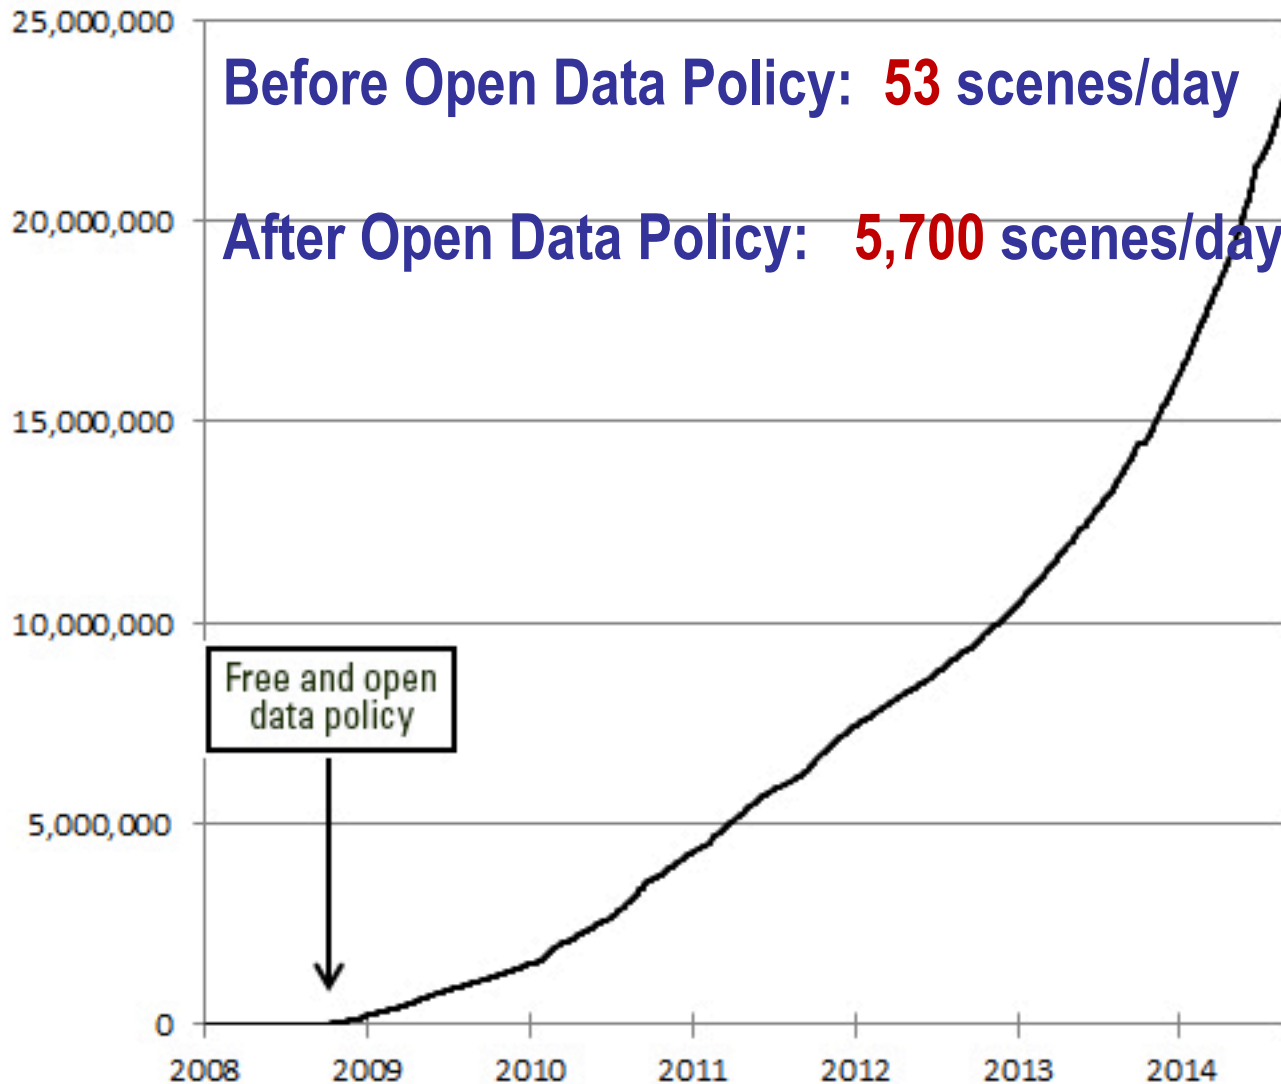

Landsat Scenes Downloaded from USGS EROS Center (Cumulative)