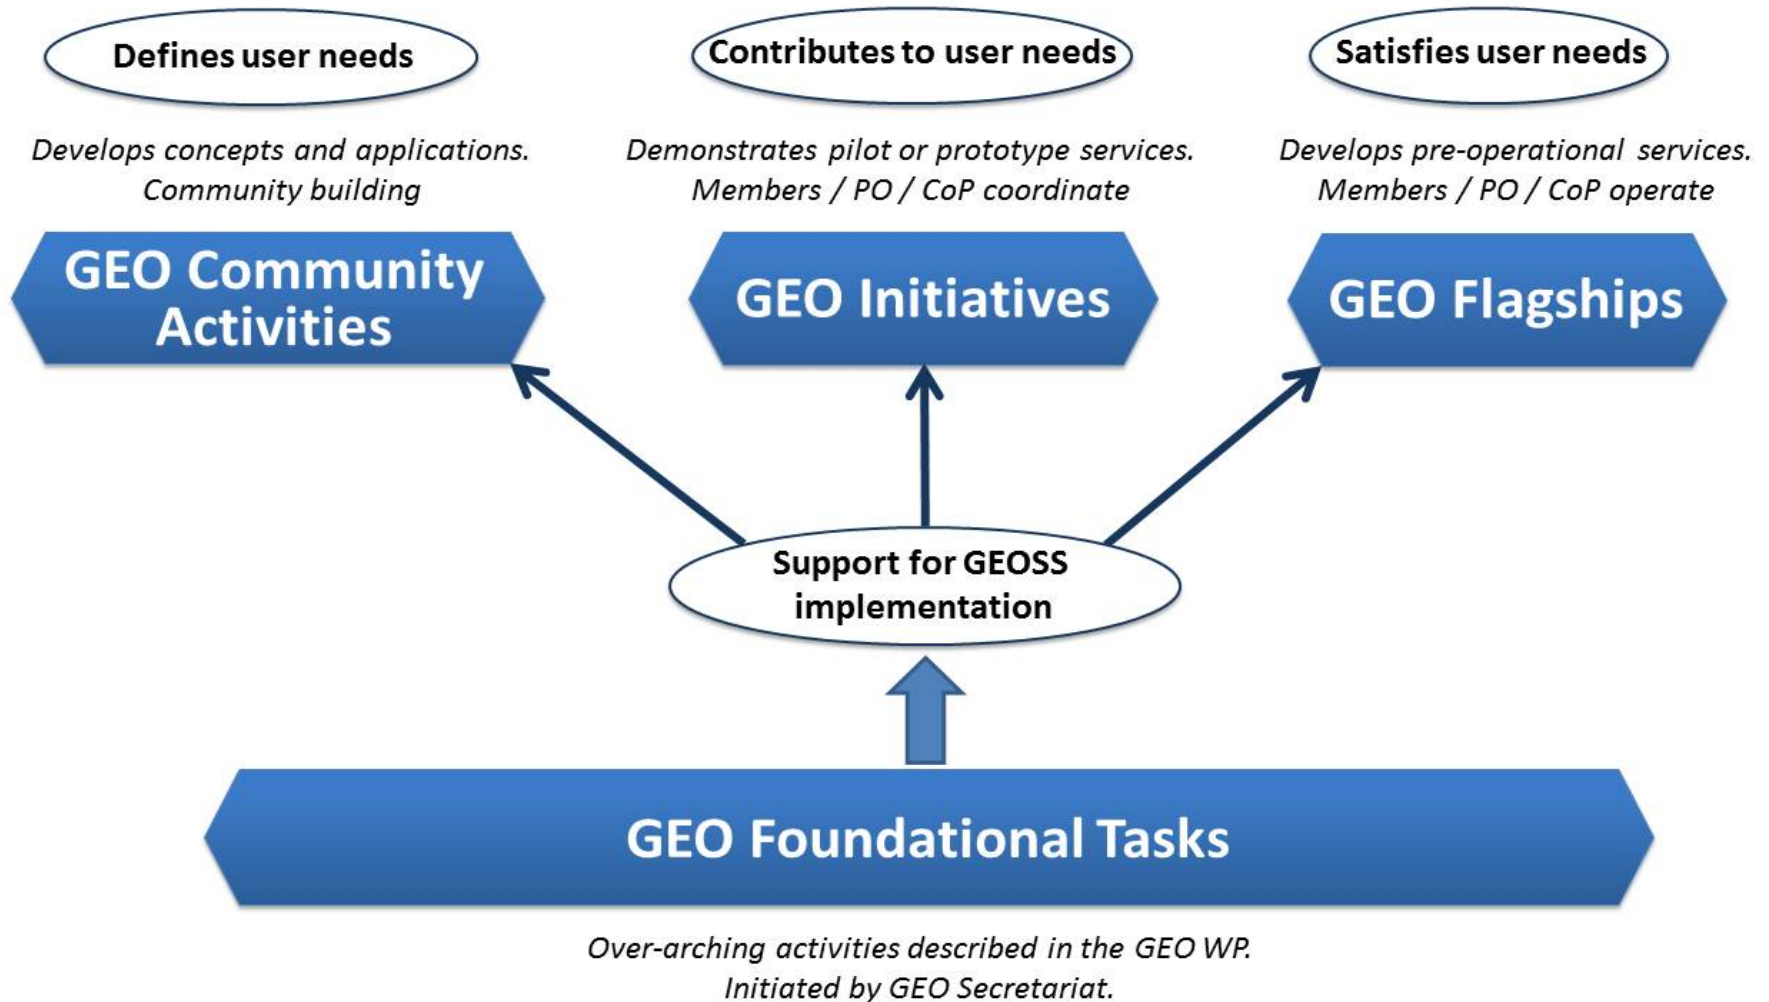

GEO Work Programme